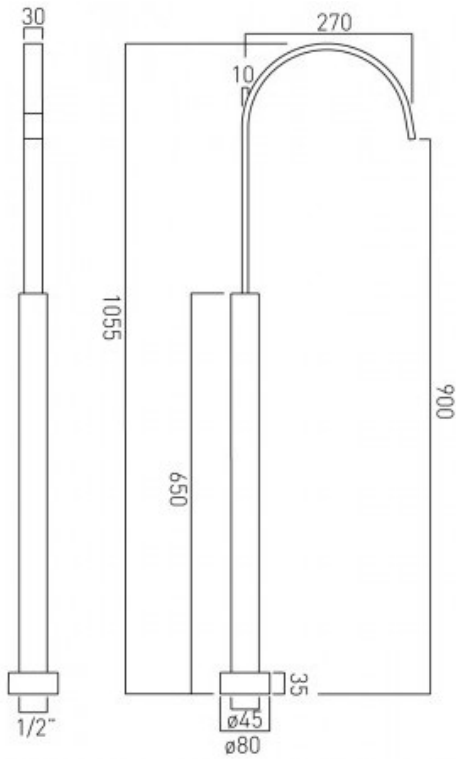

technical drawing

description:

bath spout floor mounted

finishes:

chrome

minimum operating pressure: 3.0 bar HP

guarantee:

12 year guarantee