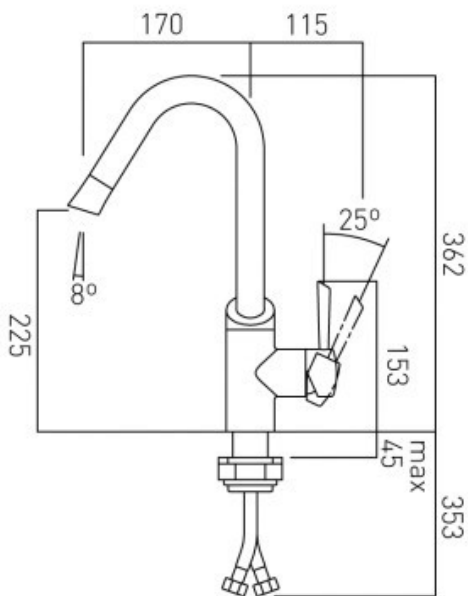

technical drawing

description:

kori mono sink mixer
single lever
deck mounted
with swivel spout
ceramic cartridge CAR-K40B
deck mount drill hole diameter 34mm

finishes:

chrome

minimum operating pressure: 0.5 bar LP