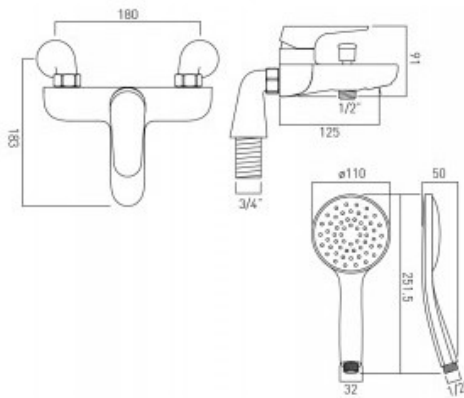

technical drawing

description:

2 hole bath shower mixer
with shower kit
deck mounted
ceramic cartridge CAR-K35A

finishes:

chrome

minimum operating pressure: 1.5 bar MP

ECO ^{H₂} flow regulator: FR-SHOWER/9-C/P