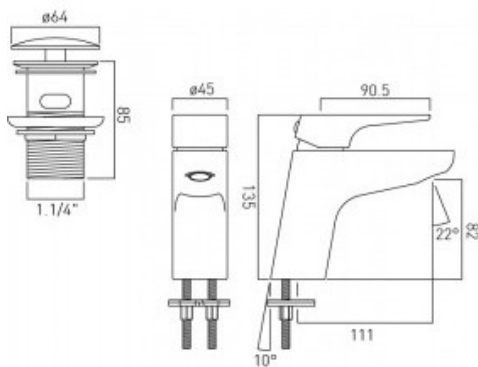

technical drawing

description:

mono basin mixer
smooth bodied
with easy clean directional aerator
with clic-clac waste
ceramic cartridge CAR-K35A

finishes:

chrome

minimum operating pressure: 0.2 bar LP

Eco flow regulator: FR-100/5-A-PLA