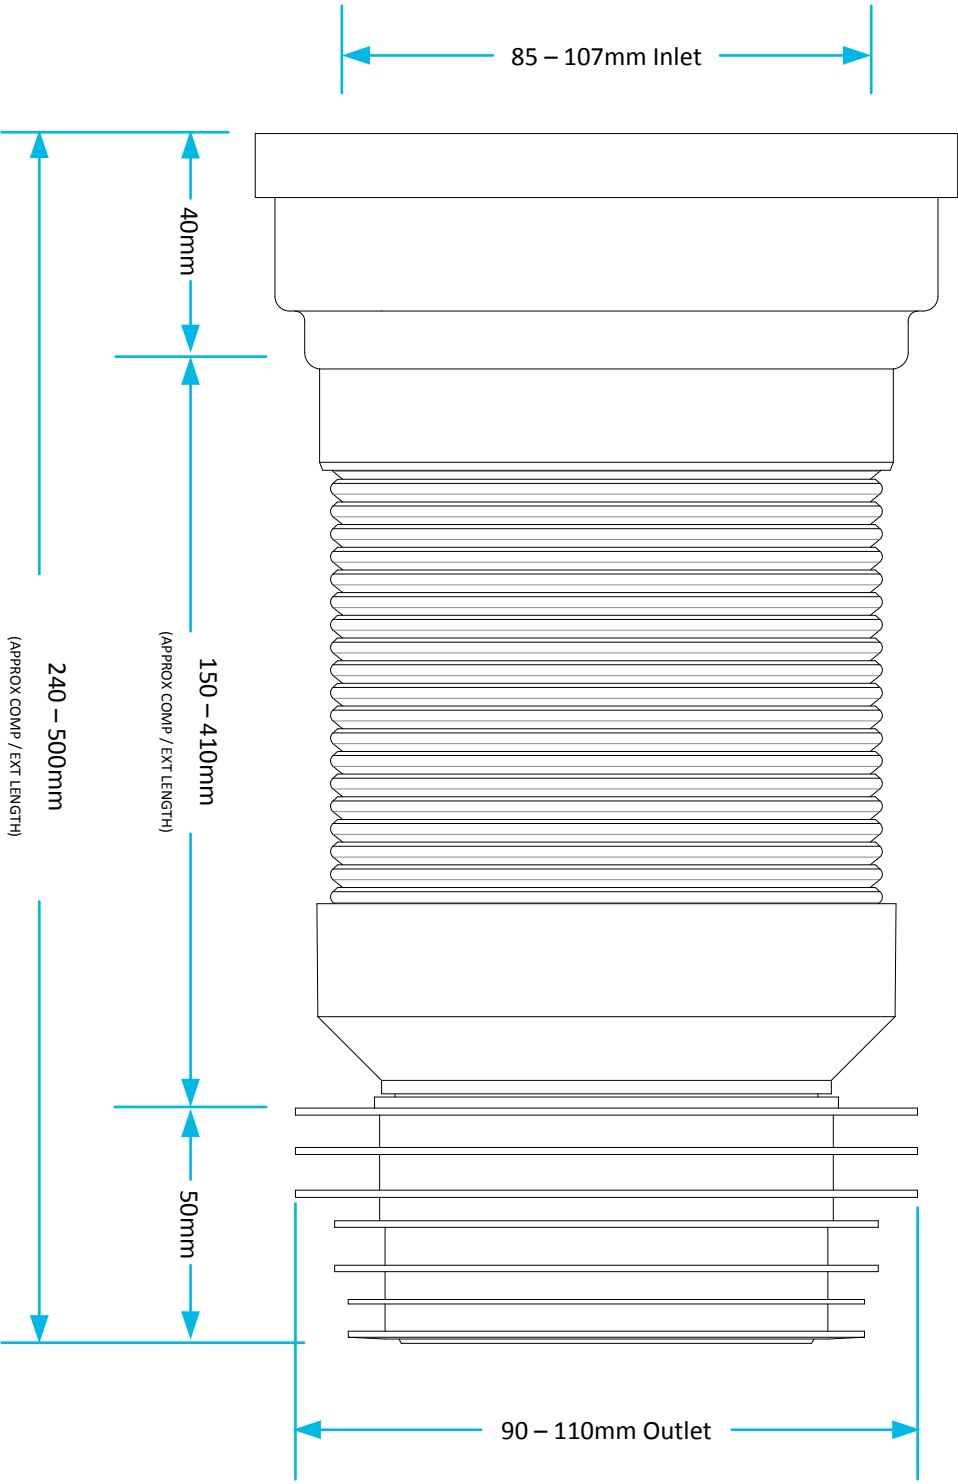

Technical Data Sheet

© Viva Sanitary
12/08/2013

Code:	PP0002/A	Description:	Medium SLINKY-FIT Flexible WC Pan Connector
-------	----------	--------------	---