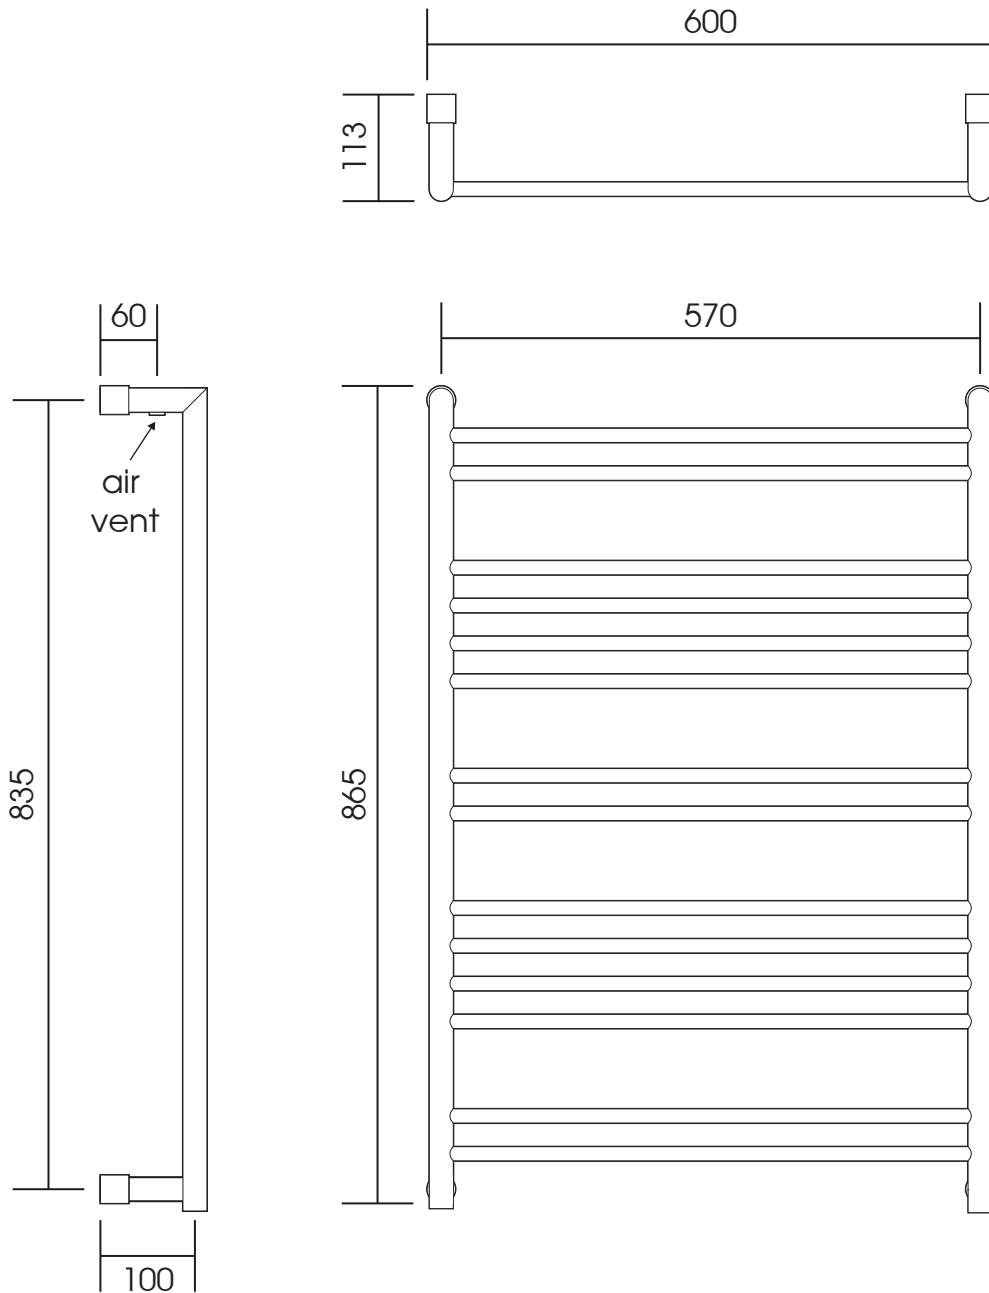

CENTRO ss

Height: 865
Width: 600
Depth: 113

Tube Ø: 25.4 + 15mm
Output @50°CΔT: 260 W
Elec. element if specified: 125 W

Aestus reserve the right to alter specifications without prior notice. ALL MEASUREMENTS ARE NOMINAL DIMENSIONS ONLY, AND ARE NOT BINDING.

Aestus.

Strawberry Lane Industrial Estate
Willenhall, West Midlands WV13 3RS
Tel: 01902 387080 Fax: 01902 387081
e-mail: info@aestus.co.uk www.aestus.co.uk

DIMENSIONS ARE IN MILLIMETERS

MATERIAL: 1.4301/X5CrNi18-10 stainless steel

SCALE: 1:8