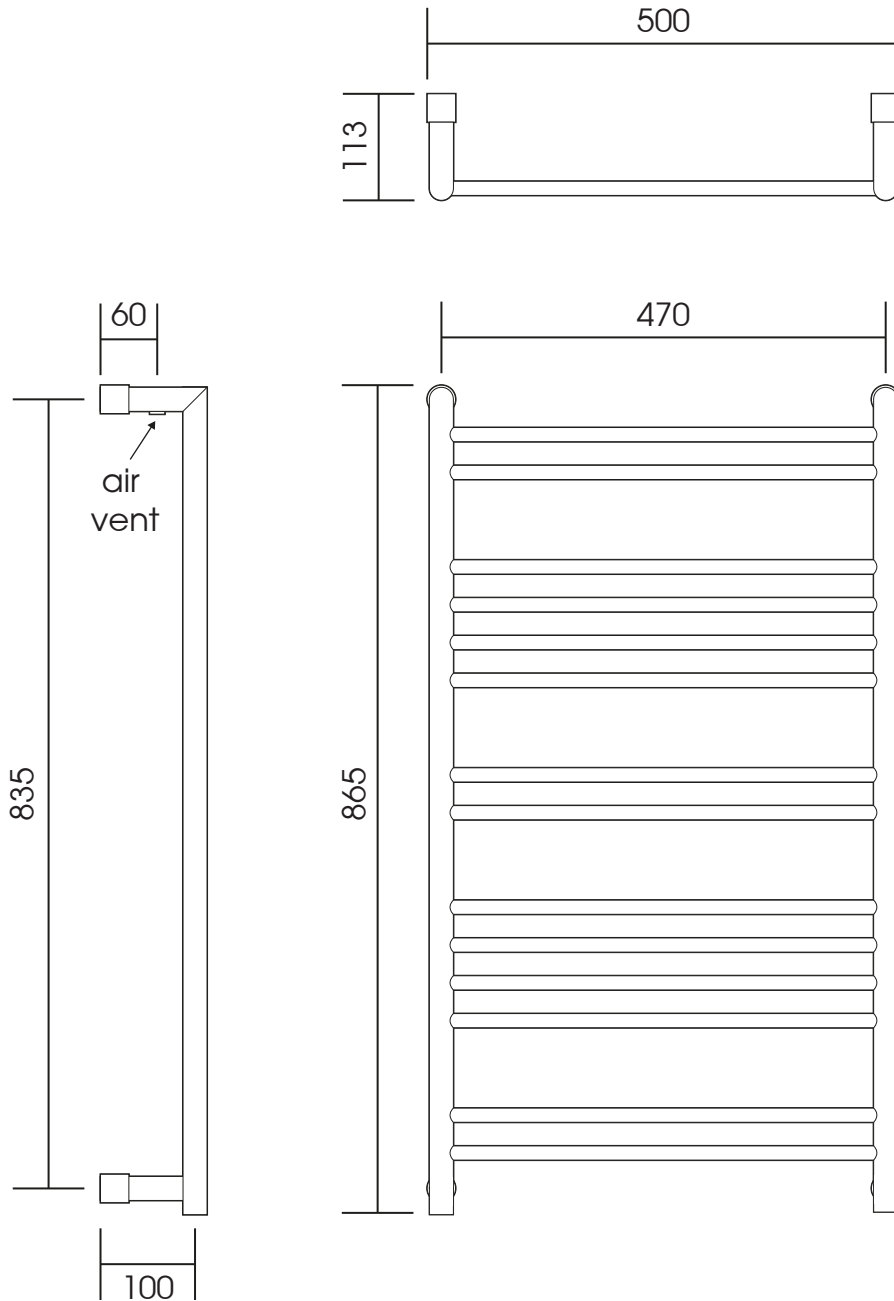

# CENTRO ss

Height: 865  
Width: 500  
Depth: 113

Tube Ø: 25.4 + 15mm  
Output @50°CΔT: 230 W  
Elec. element if specified: 125 W

Aestus reserve the right to alter specifications without prior notice. ALL MEASUREMENTS ARE NOMINAL DIMENSIONS ONLY, AND ARE NOT BINDING.

DIMENSIONS ARE IN MILLIMETERS

MATERIAL: 1.4301/X5CrNi18-10 stainless steel

SCALE: 1:8