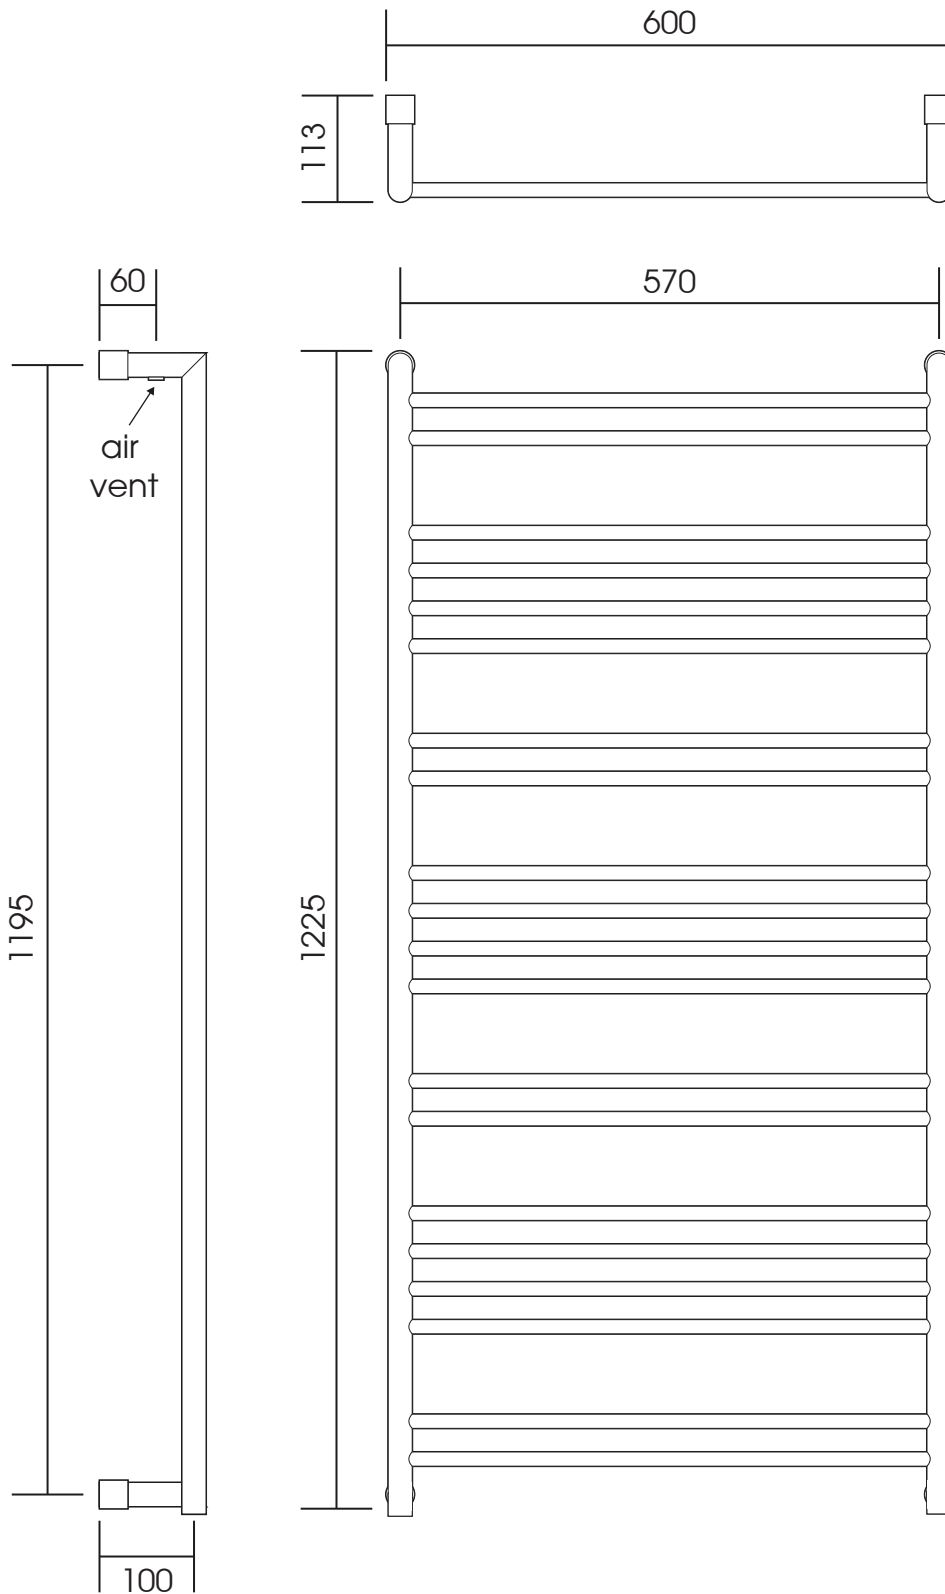

CENTRO ss

Height: 1225
Width: 600
Depth: 113

Tube Ø: 25.4 + 15mm
Output @50°CΔT: 352 W
Elec. element if specified: 200 W

Aestus reserve the right to alter specifications without prior notice. ALL MEASUREMENTS ARE NOMINAL DIMENSIONS ONLY, AND ARE NOT BINDING.

Aestus.

Strawberry Lane Industrial Estate
Willenhall, West Midlands WV13 3RS
Tel: 01902 387080 Fax: 01902 387081
e-mail: info@aestus.co.uk www.aestus.co.uk

DIMENSIONS ARE IN MILLIMETERS

MATERIAL: 1.4301/X5CrNi18-10 stainless steel

SCALE: 1:8