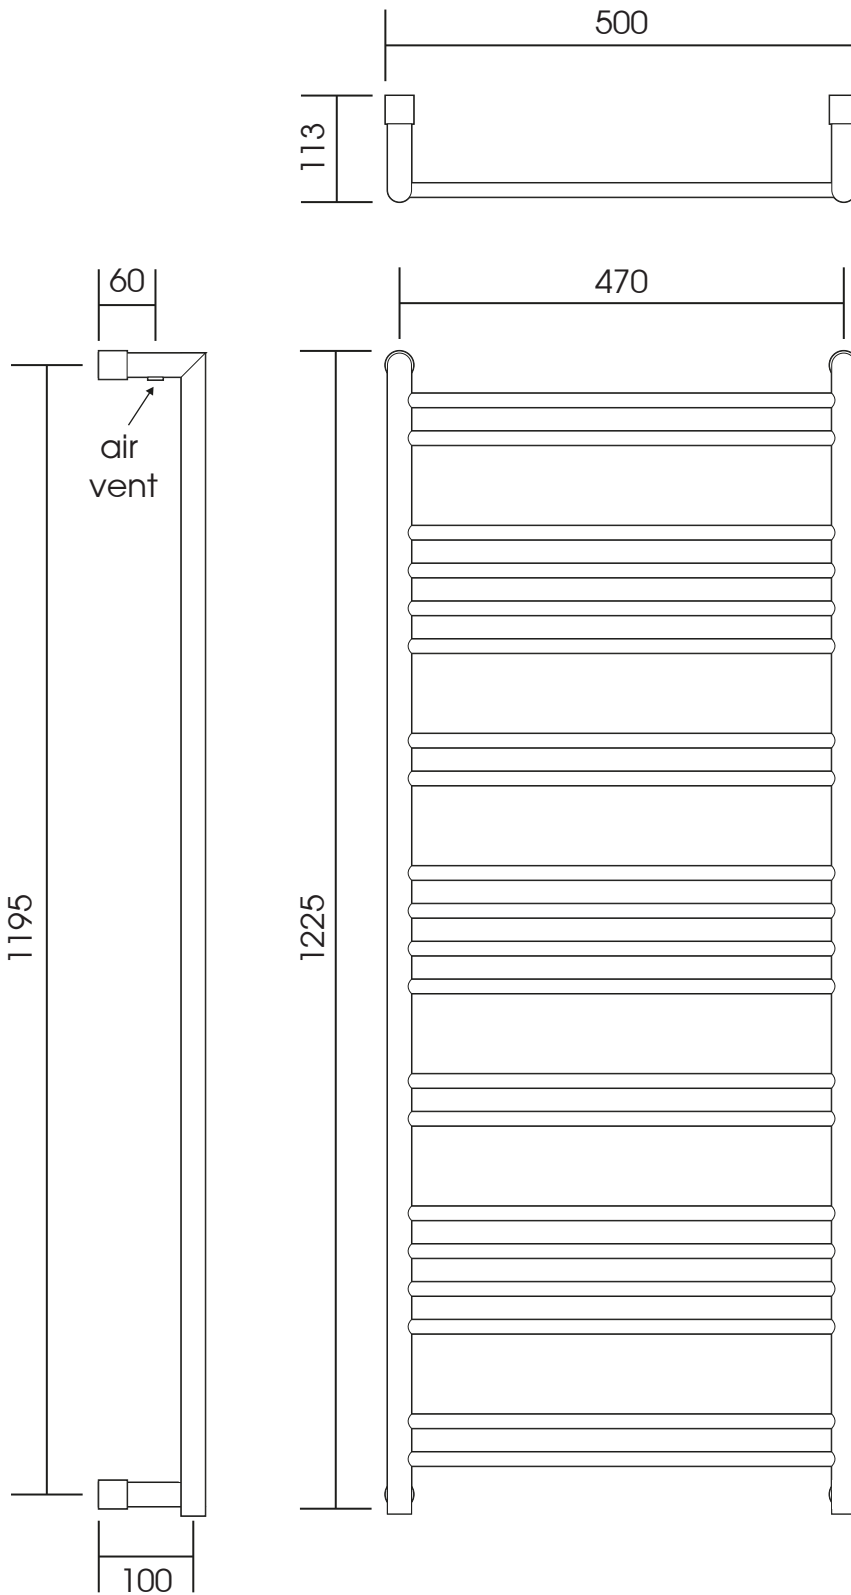

CENTRO ss

Height: 1225
Width: 500
Depth: 113

Tube Ø: 25.4 + 15mm
Output @50°CΔT: 314 W
Elec. element if specified: 200 W

Aestus reserve the right to alter specifications without prior notice. ALL MEASUREMENTS ARE NOMINAL DIMENSIONS ONLY, AND ARE NOT BINDING.

Aestus.

Strawberry Lane Industrial Estate
Willenhall, West Midlands WV13 3RS
Tel: 01902 387080 Fax: 01902 387081
e-mail: info@aestus.co.uk www.aestus.co.uk

DIMENSIONS ARE IN MILLIMETERS

MATERIAL: 1.4301/X5CrNi18-10 stainless steel

SCALE: 1:8