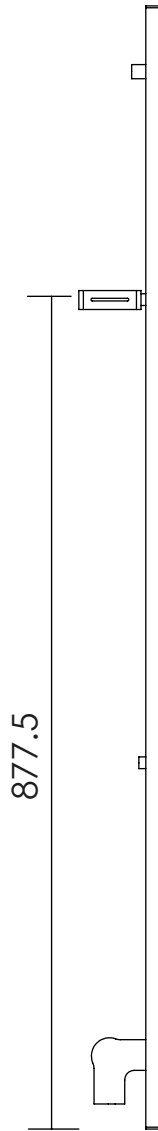

CAMBA

Height: 1190
Width: 310
Depth: 66-96

Tube Ø: N/A
Output @50°CΔT: 392 W
Elec. element if specified: N/A

Aestus reserve the right to alter specifications without prior notice. ALL MEASUREMENTS ARE NOMINAL DIMENSIONS ONLY, AND ARE NOT BINDING.

Aestus

Strawberry Lane Industrial Estate
Willenhall, West Midlands WV13 3RS
Tel: 01902 387080 Fax: 01902 387081
e-mail: info@aestus.co.uk www.aestus.co.uk

DIMENSIONS ARE IN MILLIMETERS

MATERIAL: Stainless Steel

SCALE: 1:8