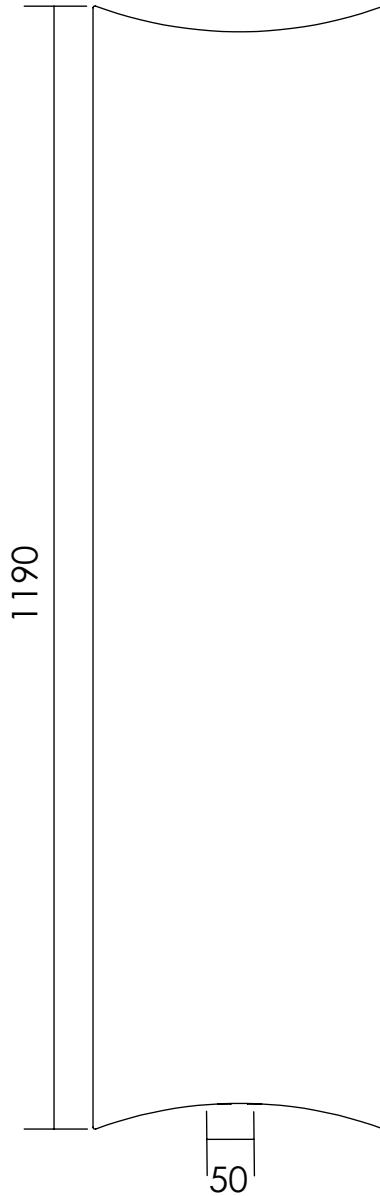

CAMBA

Height: 1190
Width: 310
Depth: 66-96

Tube Ø: N/A
Output @50°CΔT: 392 W
Elec. element if specified: N/A

Aestus reserve the right to alter specifications without prior notice. ALL MEASUREMENTS ARE NOMINAL DIMENSIONS ONLY, AND ARE NOT BINDING.

Aestus

Strawberry Lane Industrial Estate
Willenhall, West Midlands WV13 3RS
Tel: 01902 387080 Fax: 01902 387081
e-mail: info@aestus.co.uk www.aestus.co.uk

DIMENSIONS ARE IN MILLIMETERS

MATERIAL: Stainless Steel

SCALE: 1:8