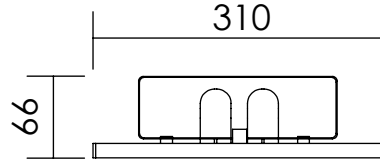

CAMBA

Height: 1190
Width: 310
Depth: 66-96

Tube Ø: N/A
Output @50°CΔT: 392 W
Elec. element if specified: N/A

Aestus reserve the right to alter specifications without prior notice. ALL MEASUREMENTS ARE NOMINAL DIMENSIONS ONLY, AND ARE NOT BINDING.

SCALE: 1:8