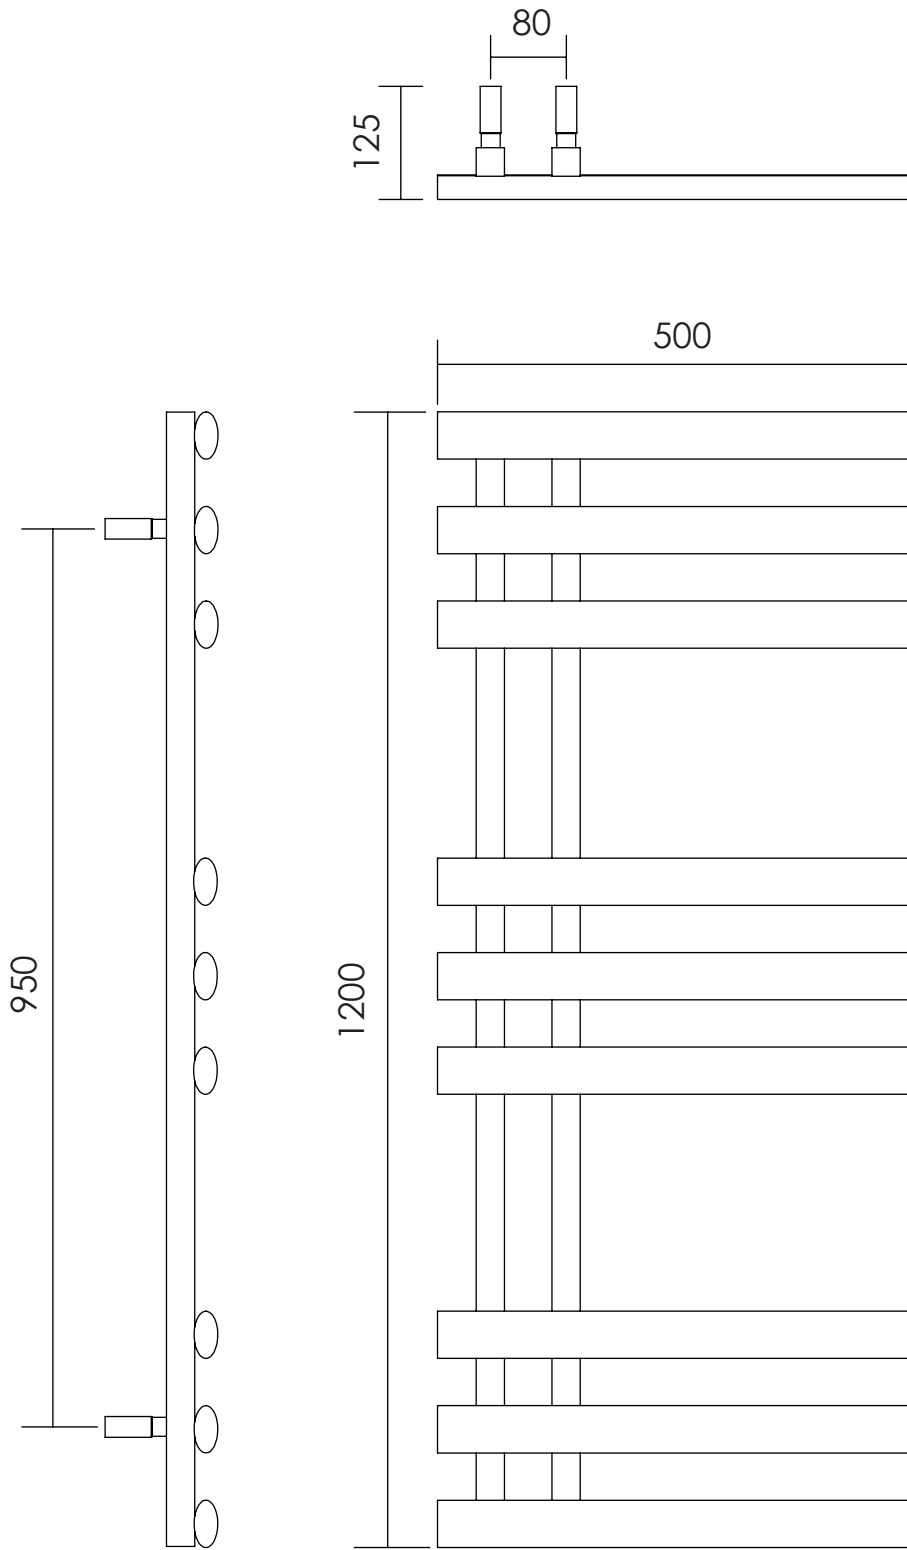

ART

Height: 1200
Width: 500
Depth: 125-137

Tube Ø: 30x30 Sq + 25x50 Sq
Output @50°CΔT: 237 W
Elec. element if specified: 200 W

Aestus reserve the right to alter specifications without prior notice. ALL MEASUREMENTS ARE NOMINAL DIMENSIONS ONLY, AND ARE NOT BINDING.

Aestus

Strawberry Lane Industrial Estate
Willenhall, West Midlands WV13 3RS
Tel: (0) 1902 387800 Fax: (0)1902 387081
e-mail: info@aestus.co.uk www.aestus.co.uk

DIMENSIONS ARE IN MILLIMETERS

MATERIAL: Mild Steel

SCALE: 1:8