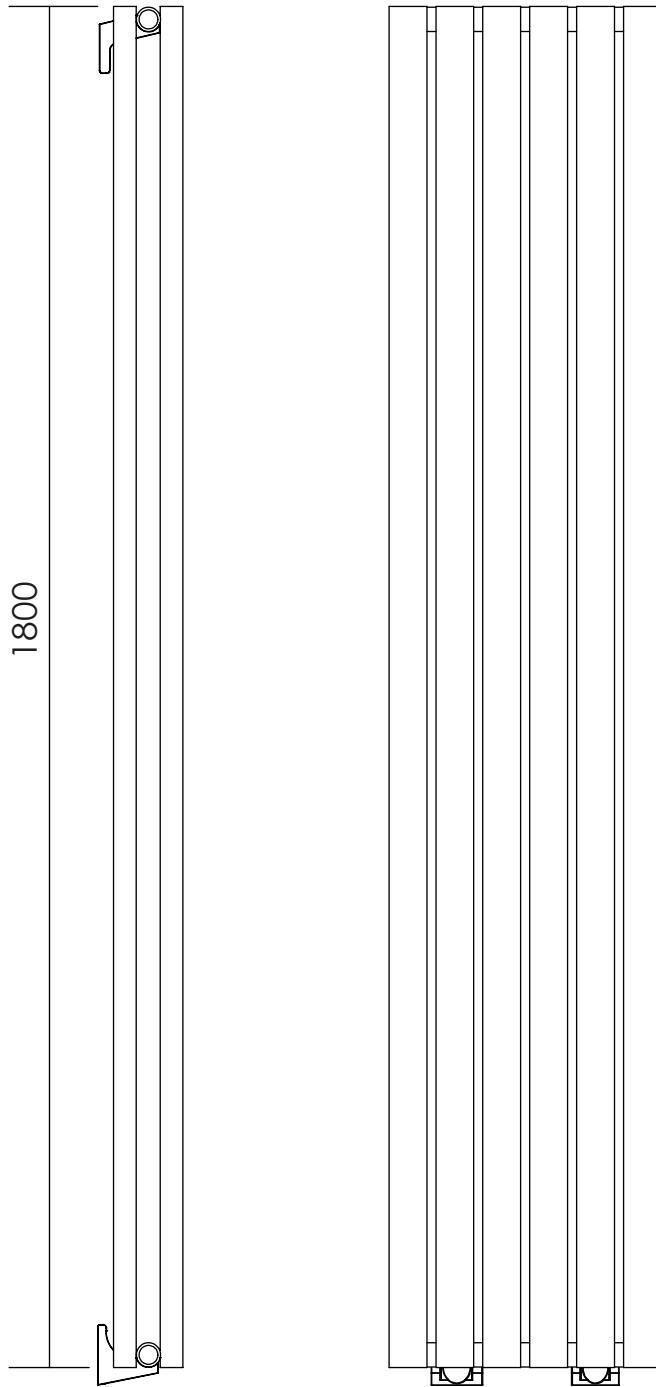

ARIES

Height: 1800
Width: 352
Depth: 105-110

Tube Ø: 32 + 25x50 Oval
Output @50°CΔT: 2161 W
Elec. element if specified: N/A

Aestus reserve the right to alter specifications without prior notice. ALL MEASUREMENTS ARE NOMINAL DIMENSIONS ONLY, AND ARE NOT BINDING.

•Aestus•

Strawberry Lane Industrial Estate
Willenhall, West Midlands WV13 3RS
Tel: 01902 387080 Fax: 01902 387081
e-mail: info@aestus.co.uk www.aestus.co.uk

DIMENSIONS ARE IN MILLIMETERS

MATERIAL: Mild Steel

SCALE: 1:10