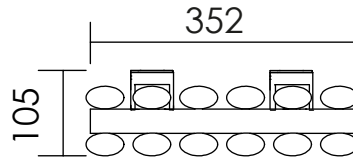

ARIES

Height: 1800
Width: 352
Depth: 105-110

Tube Ø: 32 + 25x50 Oval
Output @50°CΔT: 2161 W
Elec. element if specified: N/A

Aestus reserve the right to alter specifications without prior notice. ALL MEASUREMENTS ARE NOMINAL DIMENSIONS ONLY, AND ARE NOT BINDING.

SCALE: 1:10